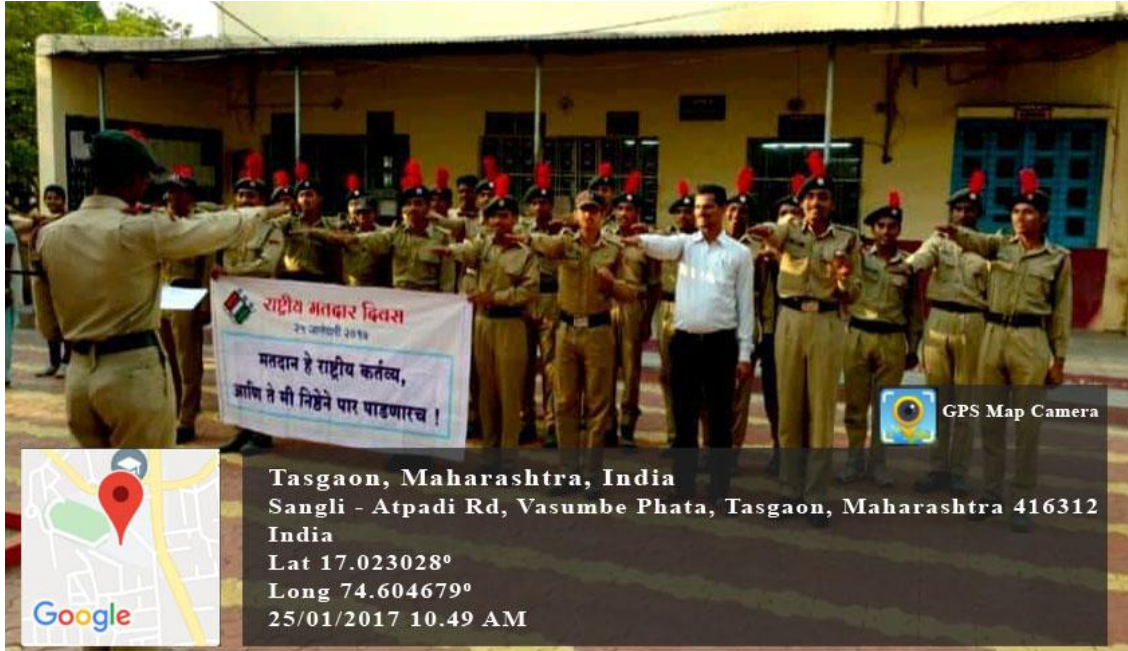

Marathi Raja Bhasha Din 27/02/2018

Tasgaon, Maharashtra, India
Sangli - Atpadi Rd, Vasumbe Phata, Tasgaon, Maharashtra 416312
India
Lat 17.023195°
Long 74.604767°
27/02/2018 10.33 AM

World Wetland Day 02/02/2017

Tasgaon, Maharashtra, India
Sangli - Near Soot girani, Dattamal, Manerajuri Rd, Tasgaon,
Maharashtra 416312, India
Lat 17.022177°
Long 74.604486°
03/02/2017 11.21 AM

National Voter's Day 25/01/2017

Raksha Bandhan with Police brothers 08/08/2017