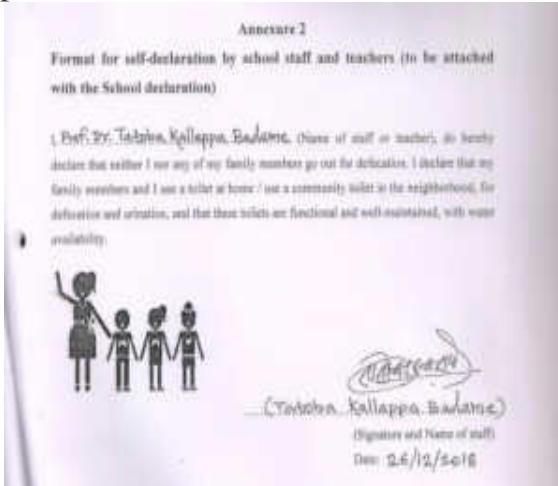

Self Declaration Form