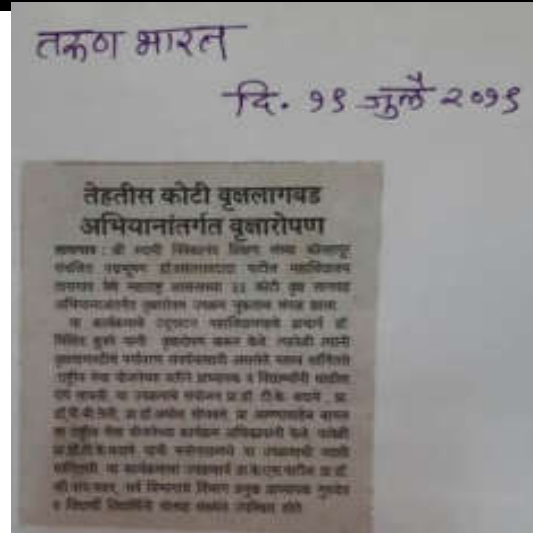

Principal

Dr. Milind S. Hujare

N. S. S. Programme Officer

Dr. T. K. Badame

Dr. A. G. Sonawale

Dr. P. B. Teli